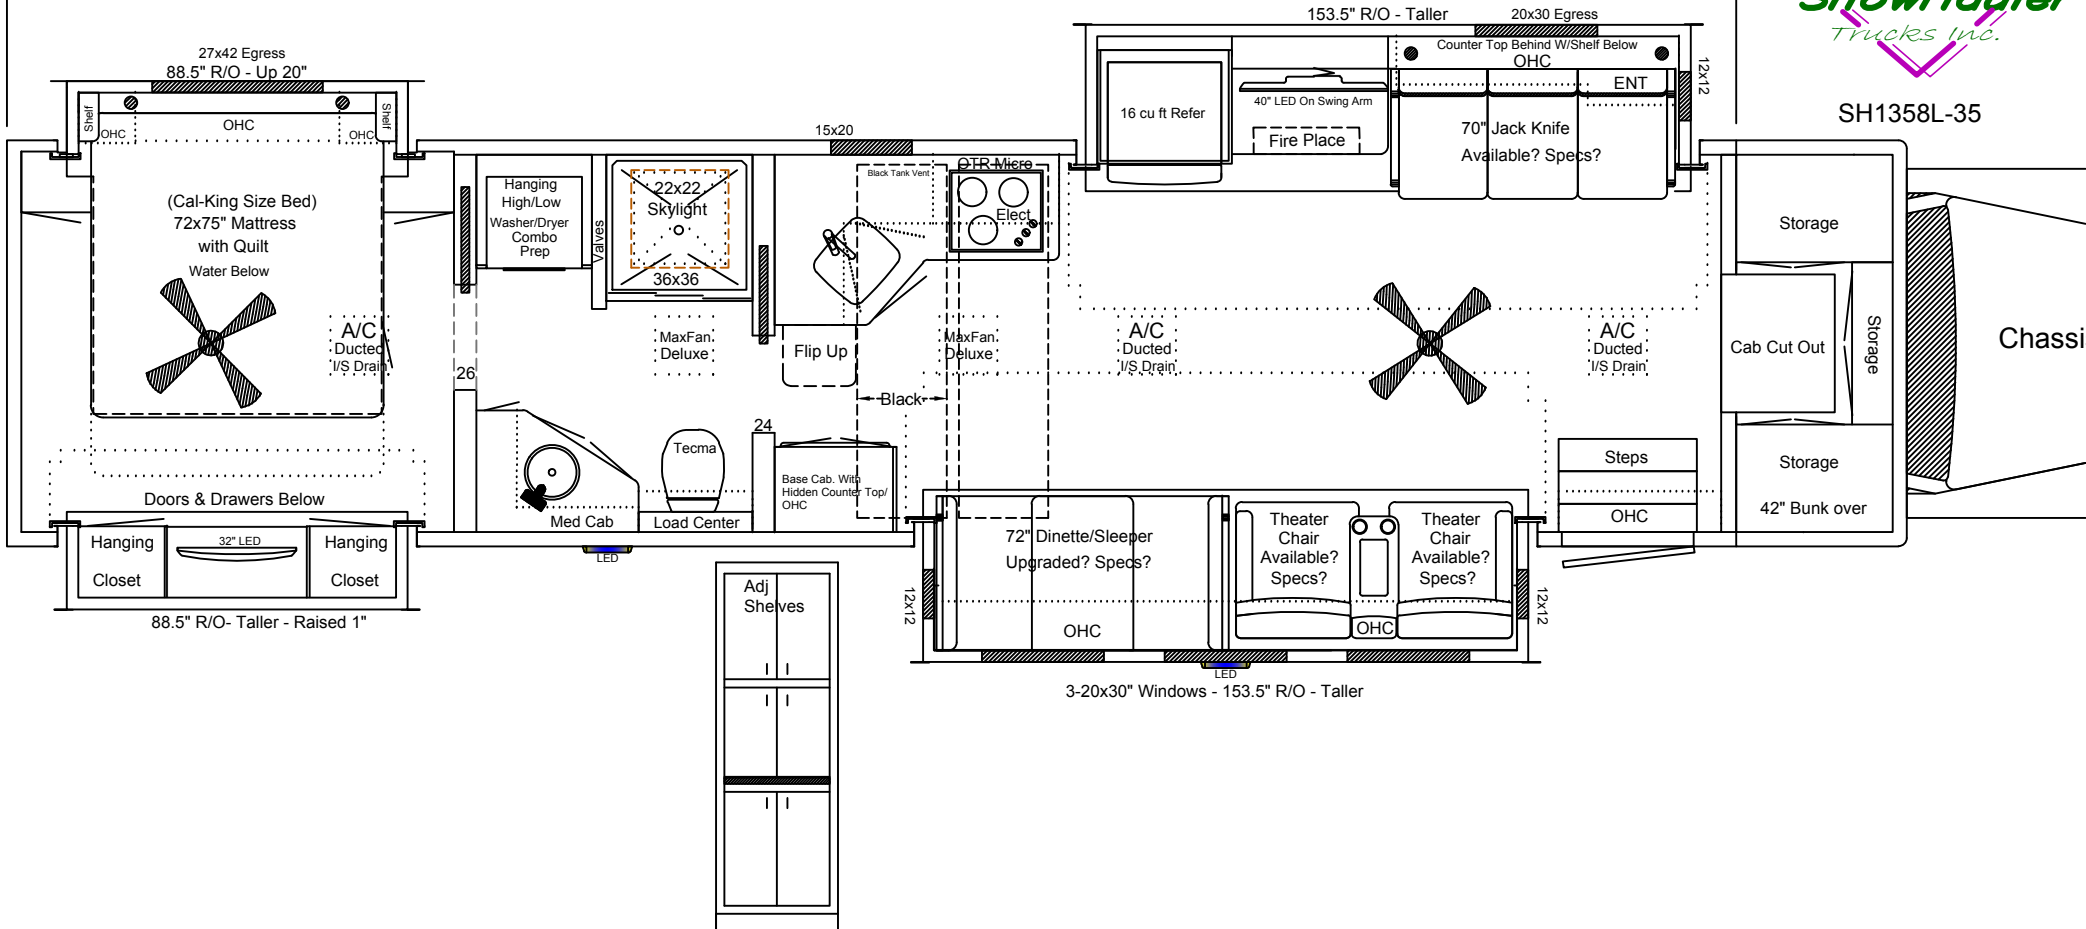

247" C/A Tandem
Vanity Drains To Black Tank
8" Taller

35'-6"

SH1358L-35

Chassi