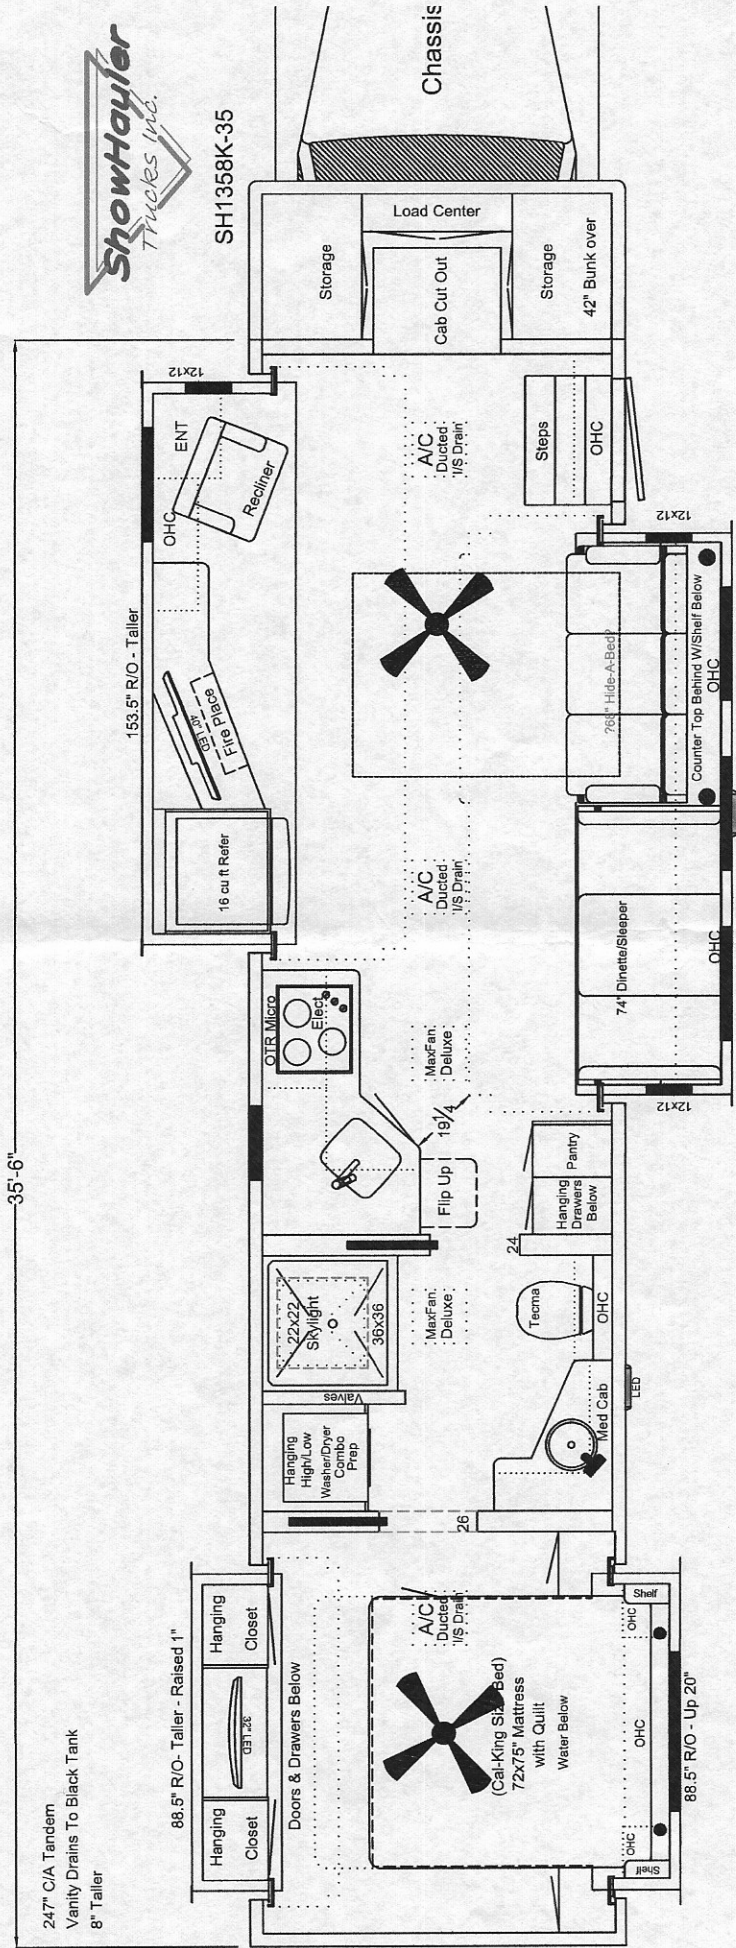

SH1358K-35

Chassis

3-20x30" Windows - 153.5" R/O

169" Vision Awning W/LED's & NO END CAP

149" Vision Awning W/LED's & End Cap